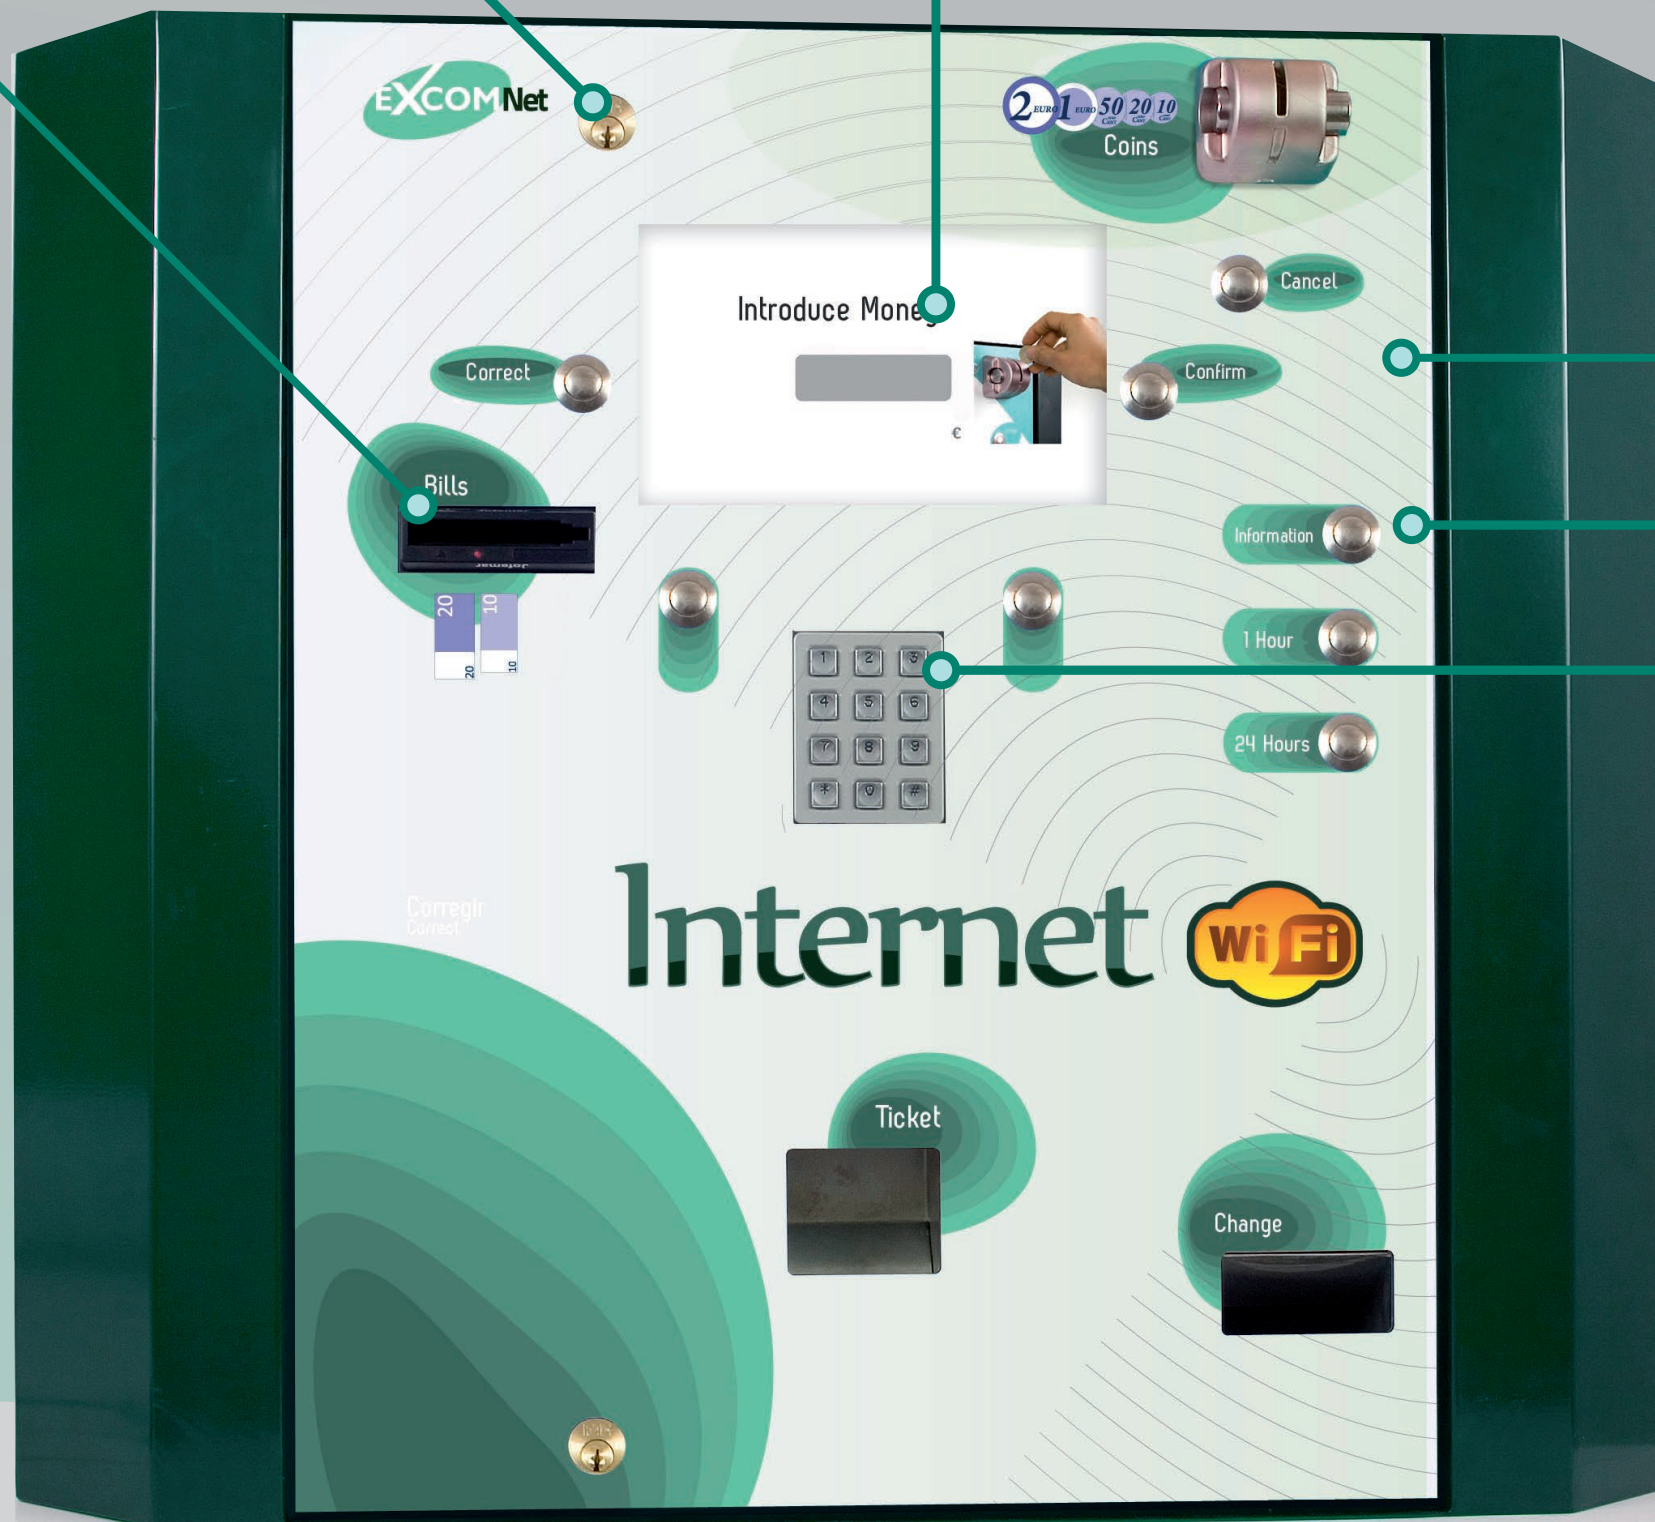

Cover printed in laminated water and UV resistant vinyl film customizable for each application

Information about the purchase process and rates

All the components of the ticket vending machine are vandal proof

Advantages

- Pre-paid and automatic charge.
- Autonomous system.
- Easy installation.
- Minimum maintenance.
- Additional module for remote monitorization that allows to check the peripherals state and to consult the last purchase operations, the registered bugs and the collected money from any PC connected to Internet.