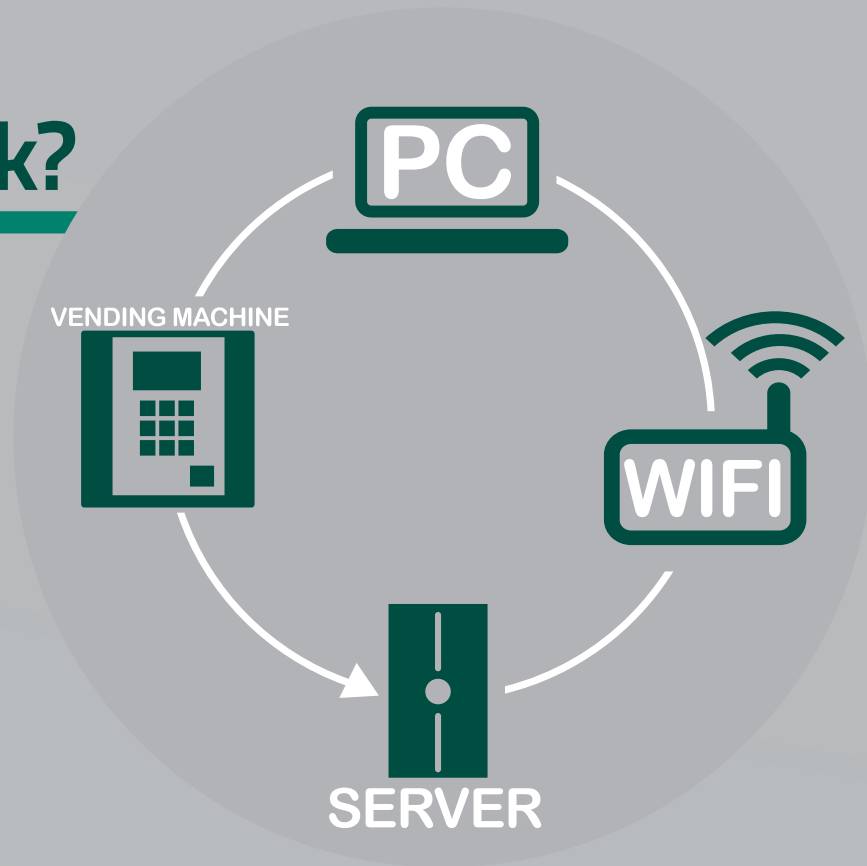

How does it work?

When the user purchases a credit for the use of the Wi-Fi network, the vending machine prints a ticket with an access password generated by the Server that will be valid during the contracted time.

From this moment the user can access the Wi-Fi network by introducing the obtained password in the initial sever web-page.

Accepts coins as well as bills

Double lock / Double security

Color 7" TFT display

All the components of the ticket vending machine are vandal proof

Advantages

- Pre-paid and automatic charge.
- Autonomous system.
- Easy installation.
- Minimum maintenance.
- Additional module for remote monitorization that allows to check the peripherals state and to consult the last purchase operations, the registered bugs and the collected money from any PC connected to Internet.